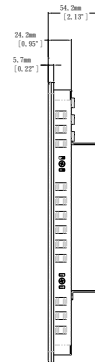

<b>Display</b>	Display	15" TFT
	Resolution	1024 x 768
	Brightness (cd/m <sup>2</sup> )	400
	Contrast Ratio	700:1
	Backlight Type	LED
	Backlight Life Time	>50,000 hrs.
	Colors	16.2M
	LCD Viewing Angle (T/B/L/R)	70/70/80/80
<b>Touch Panel</b>	Type	4-wire Resistive Type
	Accuracy	Active Area Length(X)±2%, Width(Y)±2%
<b>Memory</b>	SSD	32 GB
	RAM	4 GB
<b>Processor</b>		Intel Atom E3827
<b>I/O Port</b>	SD Card Slot	SD/SDHC/SDXC
	USB Host	USB 2.0 x 2 / USB 3.0 x 1
	Ethernet	10/100/1000 Base-T x 2
	Audio Output	Built-in Mono Speaker Audio Line Out – 3.5 mm jack x 1
<b>RTC</b>		Built-in
<b>Power</b>	Input Power	24±20%VDC
	Power Isolation	Built-in
	Power Consumption	2A@24VDC
	Voltage Resistance	500VAC (1 min.)
	Isolation Resistance	Exceed 50MΩ @ 500VDC
	Vibration Endurance	10 to 25Hz(X,Y,Z direction 2G 30 minutes)
<b>Specification</b>	PCB Coating	Yes
	Enclosure	Aluminum
	Dimensions WxHxD	366 x 293 x 54.2 mm
	Panel Cutout	352 x 279 mm
	Weight	Approx. 2.76 kg
	Mount	Panel mount, VESA mount 75 x 75 mm
<b>Environment</b>	Protection Structure	UL Type 4X (indoor use only) / NEMA4 / IP65 Compliant Front Panel
	Storage Temperature	-20° ~ 70°C (-4° ~ 158°F)
	Operating Temperature	0° ~ 50°C (32° ~ 122°F)
	Relative Humidity	10% ~ 90% (non-condensing)
<b>Certificate</b>	CE	CE marked
	UL	cULus Listed
<b>OS Support</b>		*Windows® 7 / Windows® 8.1 (EasyLauncher + cMT Viewer)

## Dimensions

**Top View**

**Front View**

**Side View**

**Rear View**

**Bottom View**

<b>a</b>	Fuse	<b>h</b>	LAN 2
<b>b</b>	Power Connector	<b>i</b>	LAN 1
<b>c</b>	VESA 75mm Screw Holes	<b>j</b>	Line Out
<b>d</b>	Reset Button		
<b>e</b>	SD CARD SLOT		
<b>f</b>	USB Host port 3.0		
<b>g</b>	USB Host port 2.0		

## Ordering Information

- cMT-iPC15:**  
 15" TFT LCD Panel PC, 32GB SSD, 4GB DDR3L SO-DIMM