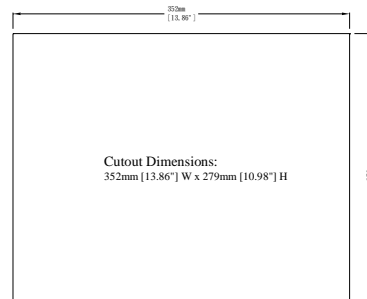

<b>Display</b>	Display	15" TFT
	Resolution	1024 x 768
	Brightness (cd/m <sup>2</sup> )	400
	Contrast Ratio	700:1
	Backlight Type	LED
	Backlight Life Time	>50,000 hrs.
	Colors	16.2M
	LCD Viewing Angle (T/B/L/R)	70/70/80/80
<b>Touch Panel</b>	Type	4-wire Resistive Type
	Accuracy	Active Area Length(X)±2%, Width(Y)±2%
<b>Memory</b>	SSD	32 GB
	RAM	4 GB
<b>Processor</b>		Intel Atom E3827
<b>I/O Port</b>	SD Card Slot	SD/SDHC/SDXC
	USB Host	USB 2.0 x 2 / USB 3.0 x 1
	Ethernet	10/100/1000 Base-T x 2
	Audio Output	Built-in Mono Speaker Audio Line Out – 3.5 mm jack x 1
<b>RTC</b>		Built-in
<b>Power</b>	Input Power	24±20%VDC
	Power Isolation	Built-in
	Power Consumption	2A@24VDC
	Voltage Resistance	500VAC (1 min.)
	Isolation Resistance	Exceed 50MΩ @ 500VDC
	Vibration Endurance	10 to 25Hz(X,Y,Z direction 2G 30 minutes)
<b>Specification</b>	PCB Coating	Yes
	Enclosure	Aluminum
	Dimensions WxHxD	366 x 293 x 54.2 mm
	Panel Cutout	352 x 279 mm
	Weight	Approx. 2.76 kg
	Mount	Panel mount, VESA mount 75 x 75 mm
<b>Environment</b>	Protection Structure	UL Type 4X (indoor use only) / NEMA4 / IP65 Compliant Front Panel
	Storage Temperature	-20° ~ 70°C (-4° ~ 158°F)
	Operating Temperature	0° ~ 50°C (32° ~ 122°F)
	Relative Humidity	10% ~ 90% (non-condensing)
<b>Certificate</b>	CE	CE marked
	UL	cULus Listed
<b>OS Support</b>		*Windows® 7 / Windows® 8.1 (EasyLauncher + cMT Viewer)

## Dimensions

**Top View**

**Front View**

**Side View**

**Rear View**

**Bottom View**

<b>a</b>	Fuse	<b>h</b>	LAN 2
<b>b</b>	Power Connector	<b>i</b>	LAN 1
<b>c</b>	VESA 75mm Screw Holes	<b>j</b>	Line Out
<b>d</b>	Reset Button		
<b>e</b>	SD CARD SLOT		
<b>f</b>	USB Host port 3.0		
<b>g</b>	USB Host port 2.0		

## Ordering Information

- cMT-iPC15:**  
 15" TFT LCD Panel PC, 32GB SSD, 4GB DDR3L SO-DIMM