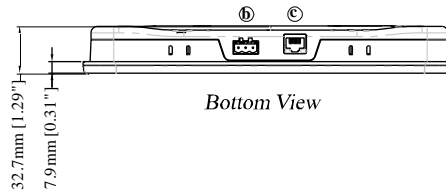

### Features

- 9.7" 1024 x 768 TFT LCD, LED Backlight
- Fan-less Cooling System
- Built-in 512 MB Flash Memory
- One Gigabit Ethernet Port
- Built-in mono speaker
- Built-in Power Isolator

<b>Display</b>	Display	9.7" TFT
	Resolution	1024 x 768
	Brightness (cd/m <sup>2</sup> )	350
	Contrast Ratio	500:1
	Backlight Type	LED
	Backlight Life Time	>30,000 hrs.
	Colors	262K
<b>Touch Panel</b>	Type	Tempered Glass, Capacitive Type
	Accuracy	Active Area Length(X)±2%, Width(Y)±2%
<b>Memory</b>	Flash	512 MB
	RAM	1 GB
<b>Processor</b>		32 bits RISC Cortex-A9 1GHz
<b>I/O Port</b>	SD Card Slot	N/A
	USB Host	N/A
	USB Client	N/A
	Ethernet	10/100/1000 Base T x 1
	COM Port	N/A
	RS-485 Dual Isolation	N/A
	CAN Bus	N/A
	HDMI	N/A
	Audio Output	Built-in Mono Speaker
	Video Input	N/A
<b>RTC</b>		Built-in
<b>Power</b>	Input Power	24±20%VDC
	Power Isolation	Built-in
	Power Consumption	900mA@24VDC
	Voltage Resistance	500VAC (1 min.)
	Isolation Resistance	Exceed 50MΩ at 500VDC
	Vibration Endurance	10 to 25Hz (X, Y, Z direction 2G 30 minutes)
<b>Specification</b>	PCB Coating	Yes
	Enclosure	Plastic
	Dimensions WxHxD	257.2 x 199.7 x 32.7 mm
	Panel Cutout	250 x 192 mm
	Weight	Approx. 0.76 kg
	Mount	Panel mount, VESA mount 75 x 75 mm
<b>Environment</b>	Protection Structure	NEMA4 / IP65 Compliant Front Panel
	Storage Temperature	-20° ~ 60°C (-4° ~ 140°F)
	Operating Temperature	0° ~ 50°C (32° ~ 122°F)
	Relative Humidity	10% ~ 90% (non-condensing)
<b>Certificate</b>	CE	CE marked
	UL	cULus Listed
<b>Language</b>	Display	English, French, Italian, Spanish, Russian, Simplified Chinese, Traditional Chinese, Korean, German
	Input Methods	English, French, Italian, Spanish, German, Russian, Pinyin, Zhuyin
<b>Software</b>		cMT Viewer

## cMT-iV5 Dimensions

Front View

Bottom View

Rear View

Cutout Dimensions

<b>a</b>	<b>VESA 75 mm Screw Holes</b>	<b>c</b>	<b>Ethernet Port</b>
<b>b</b>	<b>Power Connector</b>		