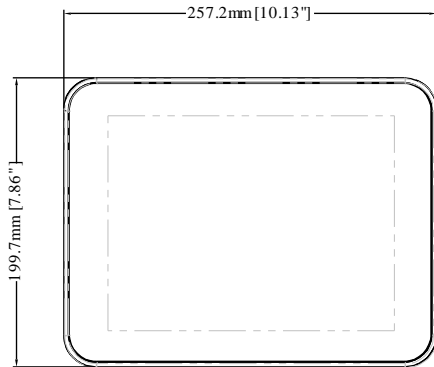

### Features

- 9.7" 1024 x 768 TFT LCD, LED Backlight
- Fan-less Cooling System
- Built-in 512 MB Flash Memory
- One Gigabit Ethernet Port
- Built-in mono speaker
- Built-in Power Isolator

<b>Display</b>	Display	9.7" TFT
	Resolution	1024 x 768
	Brightness (cd/m <sup>2</sup> )	350
	Contrast Ratio	500:1
	Backlight Type	LED
	Backlight Life Time	>30,000 hrs.
	Colors	262K
<b>Touch Panel</b>	Type	Tempered Glass, Capacitive Type
	Accuracy	Active Area Length(X)±2%, Width(Y)±2%
<b>Memory</b>	Flash	512 MB
	RAM	1 GB
<b>Processor</b>		32 bits RISC Cortex-A9 1GHz
<b>I/O Port</b>	SD Card Slot	N/A
	USB Host	N/A
	USB Client	N/A
	Ethernet	10/100/1000 Base T x 1
	COM Port	N/A
	RS-485 Dual Isolation	N/A
	CAN Bus	N/A
	HDMI	N/A
	Audio Output	Built-in Mono Speaker
	Video Input	N/A
<b>RTC</b>		Built-in
<b>Power</b>	Input Power	24±20%VDC
	Power Isolation	Built-in
	Power Consumption	900mA@24VDC
	Voltage Resistance	500VAC (1 min.)
	Isolation Resistance	Exceed 50MΩ at 500VDC
	Vibration Endurance	10 to 25Hz (X, Y, Z direction 2G 30 minutes)
<b>Specification</b>	PCB Coating	Yes
	Enclosure	Plastic
	Dimensions WxHxD	257.2 x 199.7 x 32.7 mm
	Panel Cutout	250 x 192 mm
	Weight	Approx. 0.76 kg
	Mount	Panel mount, VESA mount 75 x 75 mm
<b>Environment</b>	Protection Structure	NEMA4 / IP65 Compliant Front Panel
	Storage Temperature	-20° ~ 60°C (-4° ~ 140°F)
	Operating Temperature	0° ~ 50°C (32° ~ 122°F)
	Relative Humidity	10% ~ 90% (non-condensing)
<b>Certificate</b>	CE	CE marked
	UL	cULus Listed
<b>Language</b>	Display	English, French, Italian, Spanish, Russian, Simplified Chinese, Traditional Chinese, Korean, German
	Input Methods	English, French, Italian, Spanish, German, Russian, Pinyin, Zhuyin
<b>Software</b>		cMT Viewer

## cMT-iV5 Dimensions

Front View

Bottom View

Rear View

Cutout Dimensions

<b>a</b>	<b>VESA 75 mm Screw Holes</b>	<b>c</b>	<b>Ethernet Port</b>
<b>b</b>	<b>Power Connector</b>		