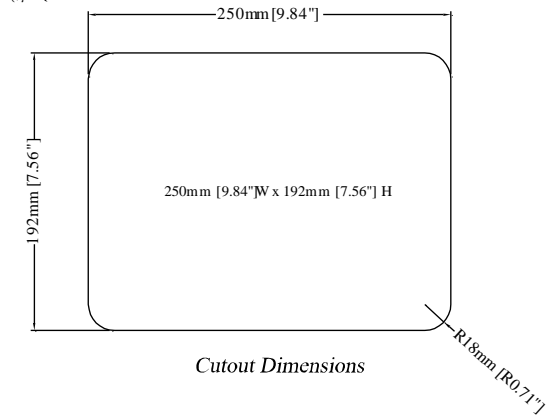

### Features

- 9.7" 1024 x 768 TFT LCD, LED Backlight
- Fan-less Cooling System
- Built-in 512 MB Flash Memory
- One Gigabit Ethernet Port
- Built-in mono speaker
- Built-in Power Isolator

<b>Display</b>	Display	9.7" TFT
	Resolution	1024 x 768
	Brightness (cd/m <sup>2</sup> )	350
	Contrast Ratio	500:1
	Backlight Type	LED
	Backlight Life Time	>30,000 hrs.
	Colors	262K
<b>Touch Panel</b>	Type	Tempered Glass, Capacitive Type
	Accuracy	Active Area Length(X)±2%, Width(Y)±2%
<b>Memory</b>	Flash	512 MB
	RAM	1 GB
<b>Processor</b>		32 bits RISC Cortex-A9 1GHz
<b>I/O Port</b>	SD Card Slot	N/A
	USB Host	N/A
	USB Client	N/A
	Ethernet	10/100/1000 Base T x 1
	COM Port	N/A
	RS-485 Dual Isolation	N/A
	CAN Bus	N/A
	HDMI	N/A
	Audio Output	Built-in Mono Speaker
	Video Input	N/A
<b>RTC</b>		Built-in
<b>Power</b>	Input Power	24±20%VDC
	Power Isolation	Built-in
	Power Consumption	900mA@24VDC
	Voltage Resistance	500VAC (1 min.)
	Isolation Resistance	Exceed 50MΩ at 500VDC
	Vibration Endurance	10 to 25Hz (X, Y, Z direction 2G 30 minutes)
<b>Specification</b>	PCB Coating	Yes
	Enclosure	Plastic
	Dimensions WxHxD	257.2 x 199.7 x 32.7 mm
	Panel Cutout	250 x 192 mm
	Weight	Approx. 0.76 kg
	Mount	Panel mount, VESA mount 75 x 75 mm
<b>Environment</b>	Protection Structure	NEMA4 / IP65 Compliant Front Panel
	Storage Temperature	-20° ~ 60°C (-4° ~ 140°F)
	Operating Temperature	0° ~ 50°C (32° ~ 122°F)
	Relative Humidity	10% ~ 90% (non-condensing)
<b>Certificate</b>	CE	CE marked
	UL	cULus Listed
<b>Language</b>	Display	English, French, Italian, Spanish, Russian, Simplified Chinese, Traditional Chinese, Korean, German
	Input Methods	English, French, Italian, Spanish, German, Russian, Pinyin, Zhuyin
<b>Software</b>		cMT Viewer

## cMT-iV5 Dimensions

Front View

Bottom View

Rear View

Cutout Dimensions

<b>a</b>	<b>VESA 75 mm Screw Holes</b>	<b>c</b>	<b>Ethernet Port</b>
<b>b</b>	<b>Power Connector</b>		