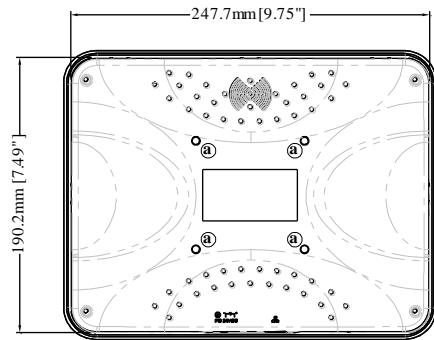

### Features

- 9.7" 1024 x 768 TFT LCD, LED Backlight
- Fan-less Cooling System
- Built-in 512 MB Flash Memory
- One Gigabit Ethernet Port
- Built-in mono speaker
- Built-in Power Isolator

<b>Display</b>	Display	9.7" TFT
	Resolution	1024 x 768
	Brightness (cd/m <sup>2</sup> )	350
	Contrast Ratio	500:1
	Backlight Type	LED
	Backlight Life Time	>30,000 hrs.
	Colors	262K
<b>Touch Panel</b>	Type	Tempered Glass, Capacitive Type
	Accuracy	Active Area Length(X)±2%, Width(Y)±2%
<b>Memory</b>	Flash	512 MB
	RAM	1 GB
<b>Processor</b>		32 bits RISC Cortex-A9 1GHz
<b>I/O Port</b>	SD Card Slot	N/A
	USB Host	N/A
	USB Client	N/A
	Ethernet	10/100/1000 Base T x 1
	COM Port	N/A
	RS-485 Dual Isolation	N/A
	CAN Bus	N/A
	HDMI	N/A
	Audio Output	Built-in Mono Speaker
	Video Input	N/A
<b>RTC</b>		Built-in
<b>Power</b>	Input Power	24±20%VDC
	Power Isolation	Built-in
	Power Consumption	900mA@24VDC
	Voltage Resistance	500VAC (1 min.)
	Isolation Resistance	Exceed 50MΩ at 500VDC
	Vibration Endurance	10 to 25Hz (X, Y, Z direction 2G 30 minutes)
<b>Specification</b>	PCB Coating	Yes
	Enclosure	Plastic
	Dimensions WxHxD	257.2 x 199.7 x 32.7 mm
	Panel Cutout	250 x 192 mm
	Weight	Approx. 0.76 kg
	Mount	Panel mount, VESA mount 75 x 75 mm
<b>Environment</b>	Protection Structure	NEMA4 / IP65 Compliant Front Panel
	Storage Temperature	-20° ~ 60°C (-4° ~ 140°F)
	Operating Temperature	0° ~ 50°C (32° ~ 122°F)
	Relative Humidity	10% ~ 90% (non-condensing)
<b>Certificate</b>	CE	CE marked
	UL	cULus Listed
<b>Language</b>	Display	English, French, Italian, Spanish, Russian, Simplified Chinese, Traditional Chinese, Korean, German
	Input Methods	English, French, Italian, Spanish, German, Russian, Pinyin, Zhuyin
<b>Software</b>		cMT Viewer

## cMT-iV5 Dimensions

Front View

Bottom View

Rear View

Cutout Dimensions

<b>a</b>	<b>VESA 75 mm Screw Holes</b>	<b>c</b>	<b>Ethernet Port</b>
<b>b</b>	<b>Power Connector</b>		